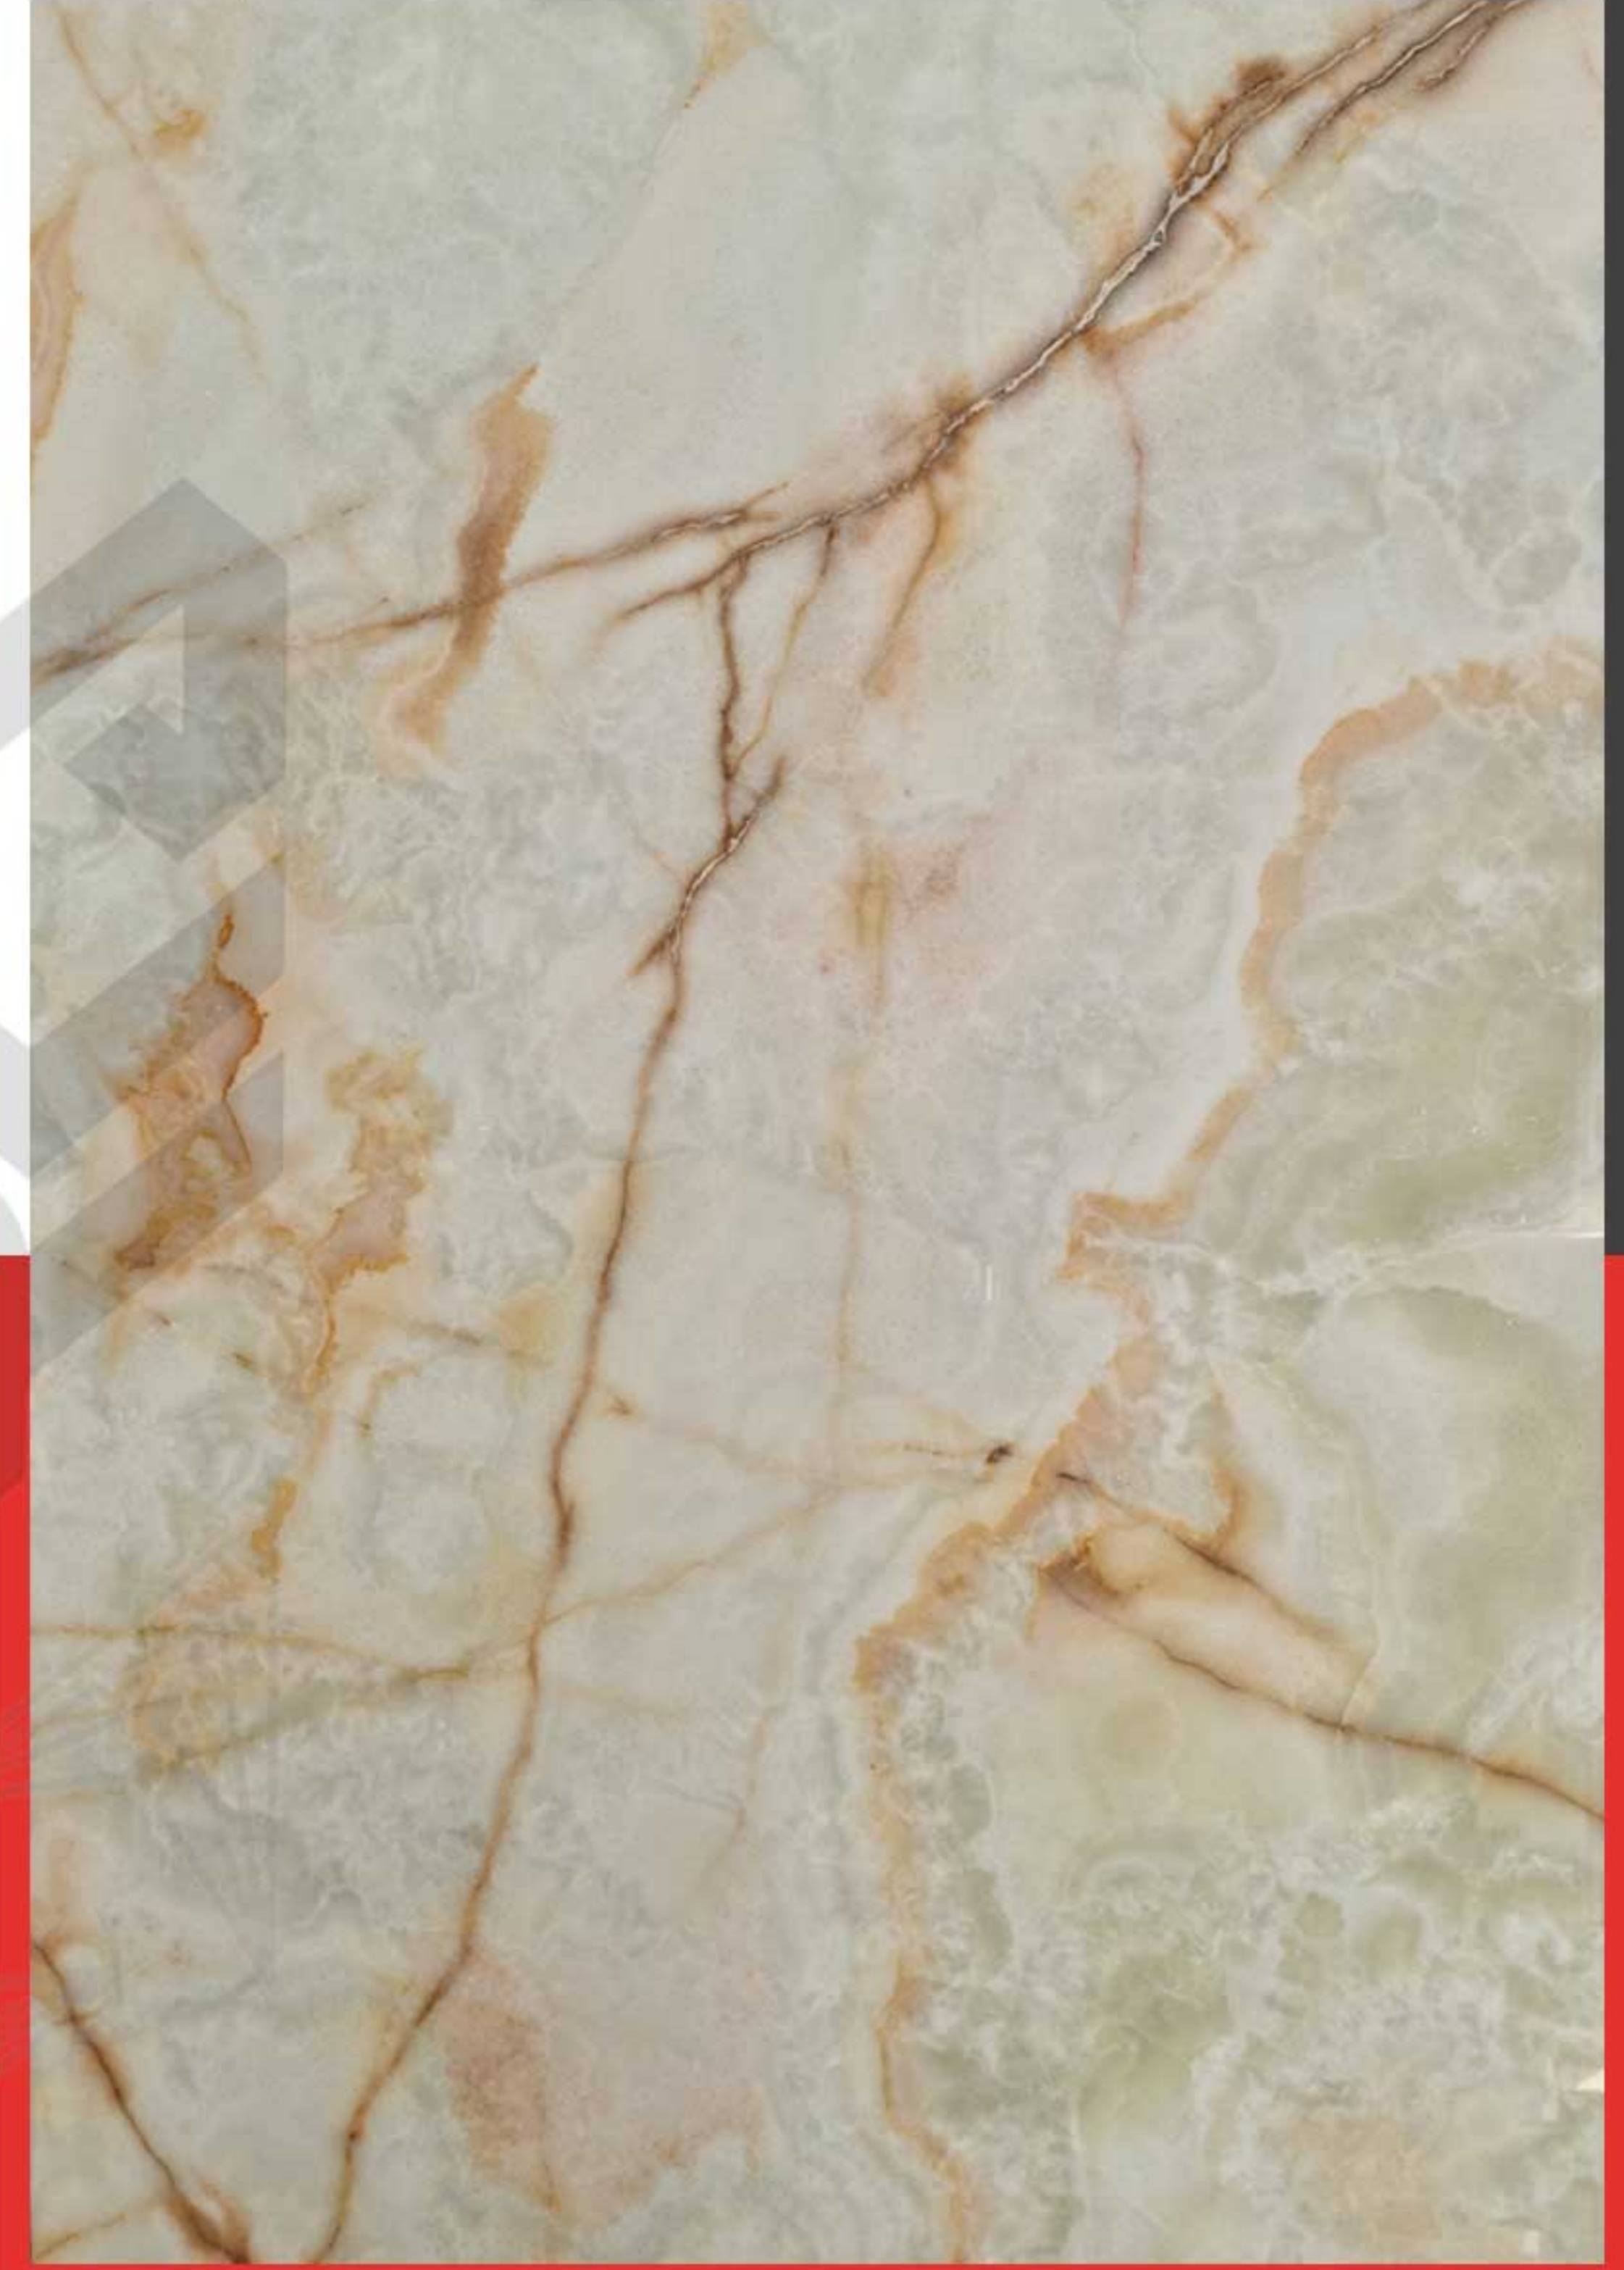

Free length, Mosaic, pattern

Set, Slab

Thickness :

15mm to 200mm

Finish type:

Brushed, Bush hammered,

Honed, Polished, Sandblast-

ed, Tumbled