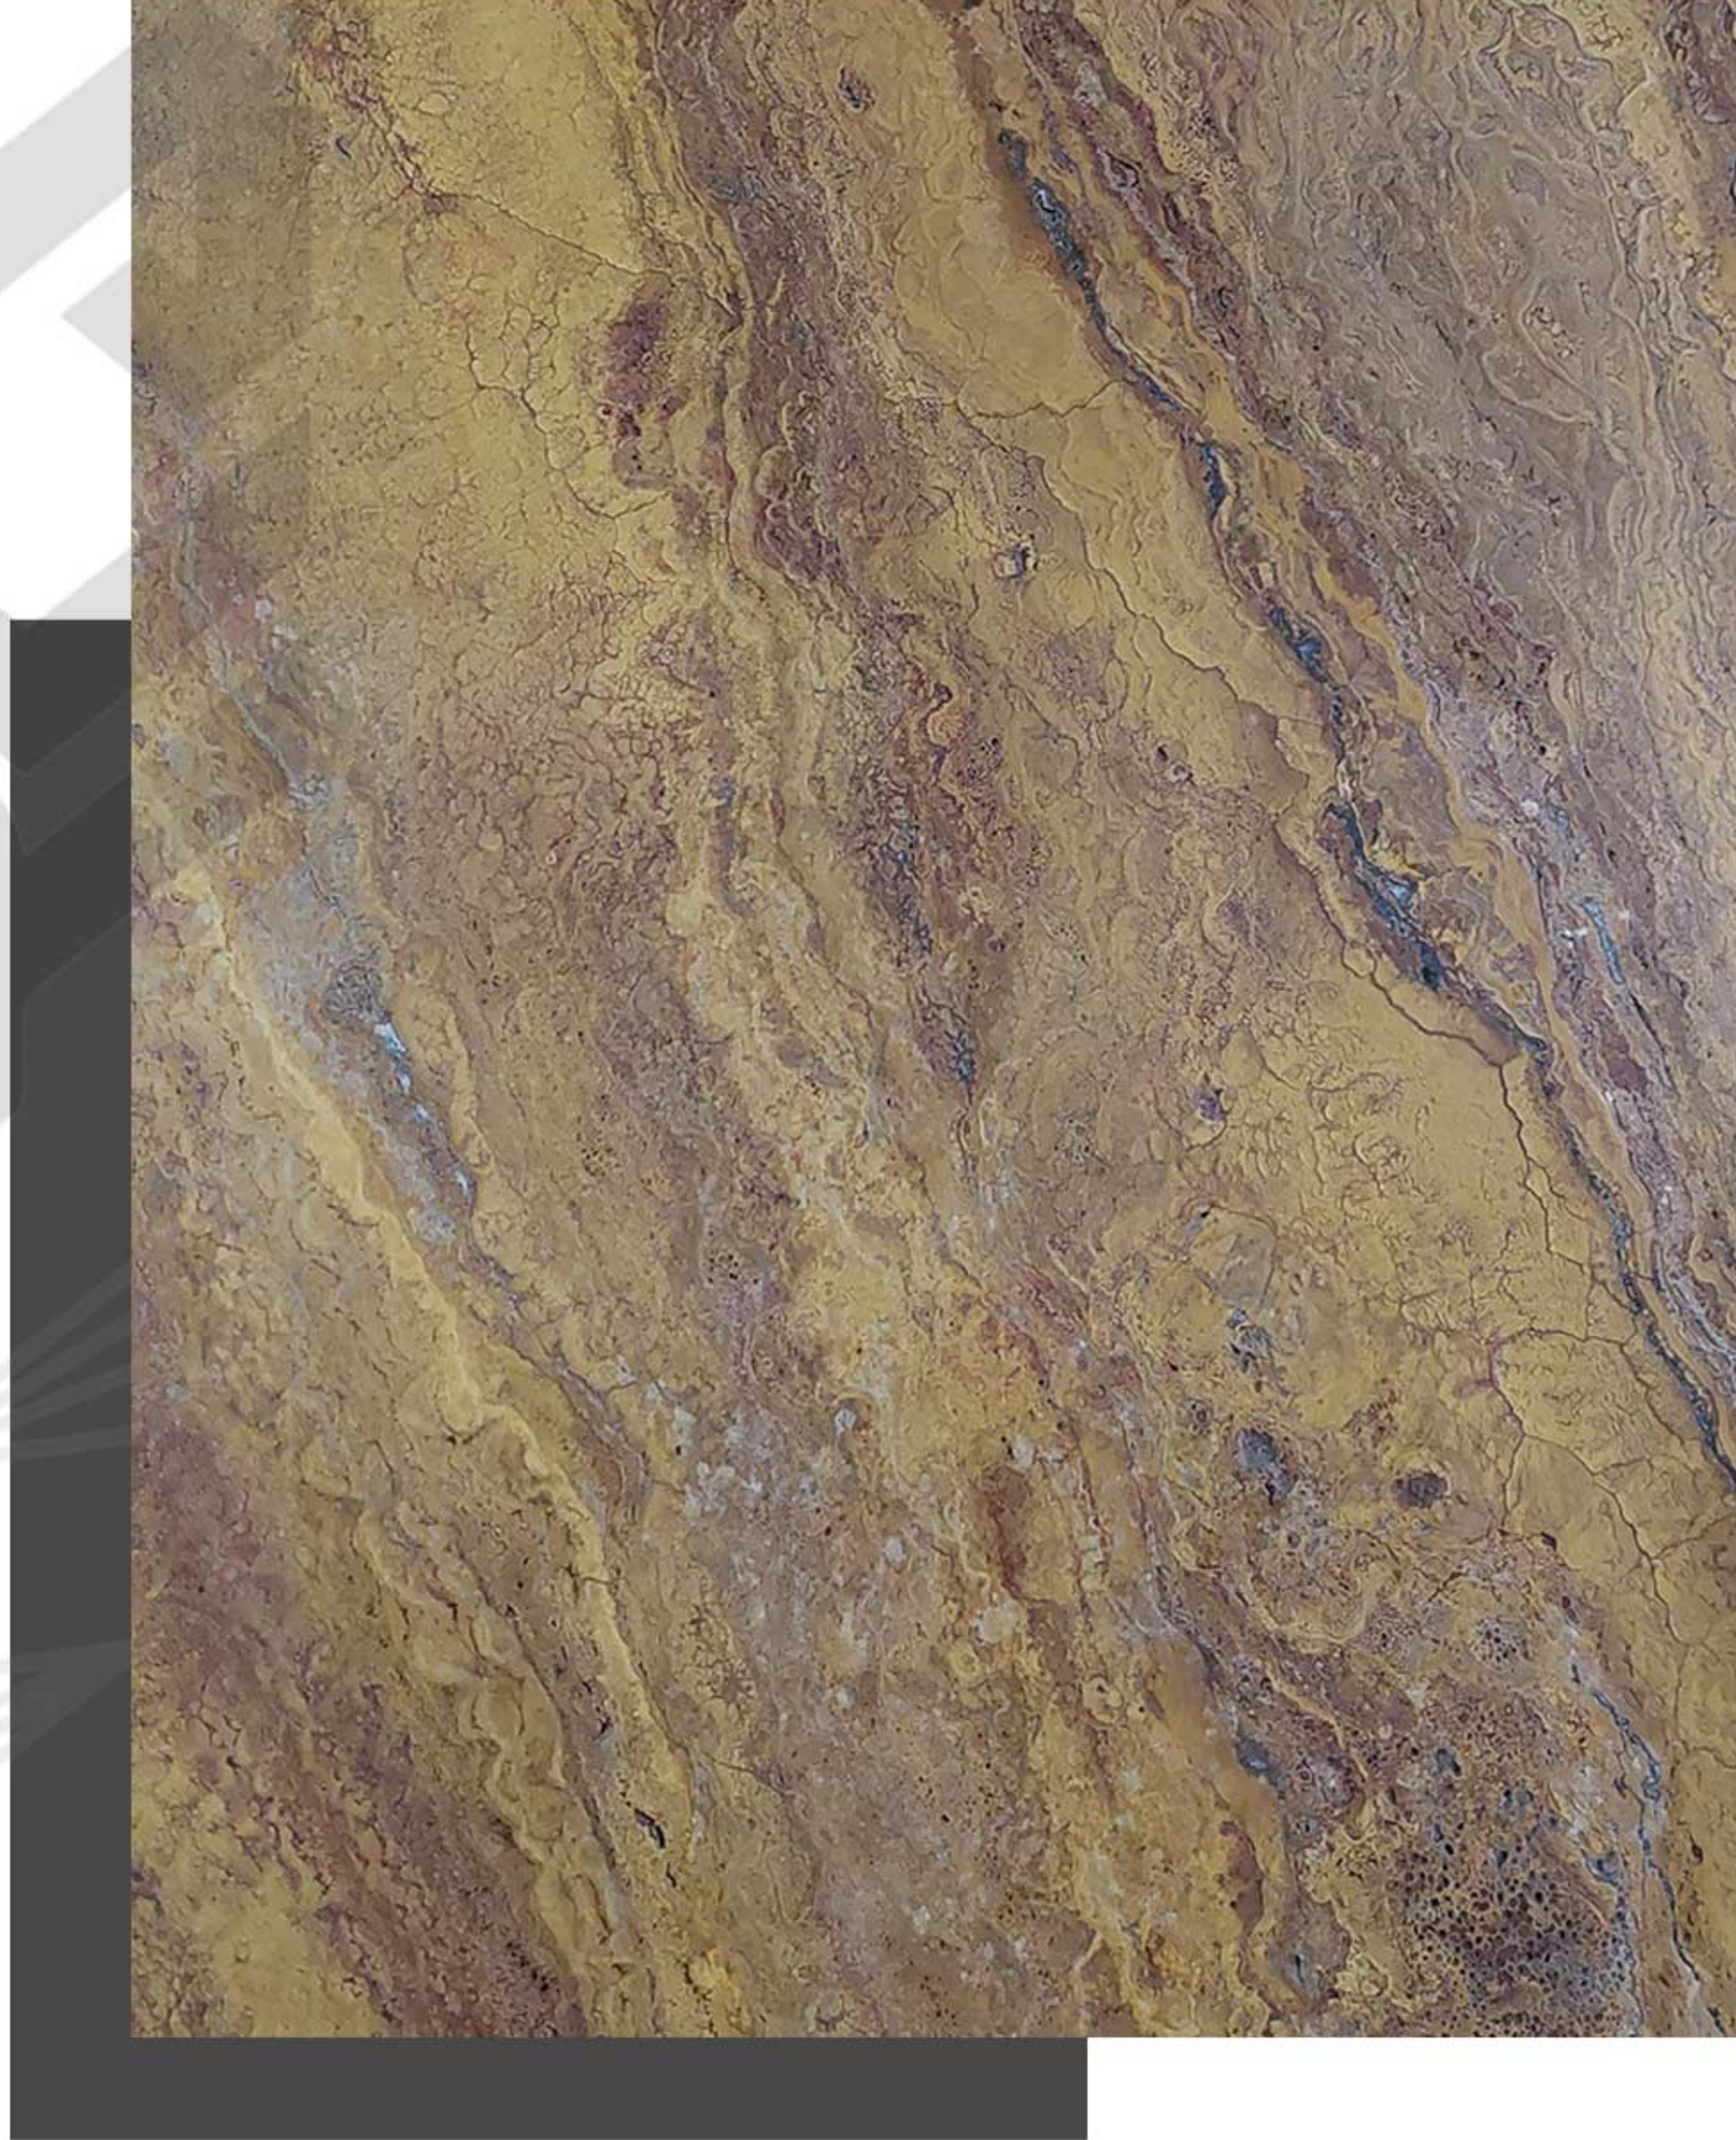

RAHPOUYAN KIMIA SEPEHR

Available size

Standard Size:
100*100, 80*80,
60*60, 40*40, 30*30
+ customer's order

Model:
Free length, Mosaic,
pattern Set, Slab

Thickness :
15mm to 200mm

Finish type:
Brushed, Bush
hammered, Honed,
Polished,
Sandblasted, Tumbled

تراورتن زرد

Travertine T660

contact info:

0993 163 9967

Info@rkscompany.com